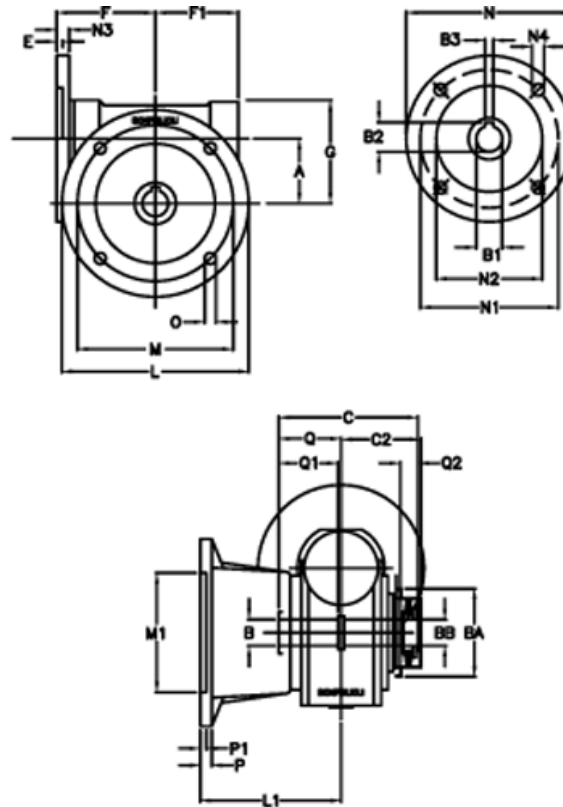

Article number: 390204403562216

Description: Worm Gear with Torque Limiter
VF 44-L1-FA-35-P63B5

Measures

a = 44.6	C2 = 48	m = 87	P = 9
B = 18	Description = VF 44FA-xx-63B5	M1 = 60	P1 = 7
B1 E7 = 11	E = 2	N = 140	Q = 32.0
B2 = 12.8	F = 65	N1 = 115	Q1 = 32
B3 H9 = 4	F1 = 54	N2 = 95	Q2 = 12
BA = 40	g = 71	N3 = 10.5	
BB H7 = 11	L = 110	N4 = 9.5	
C = 79	L1 = 90	O = 8.5	